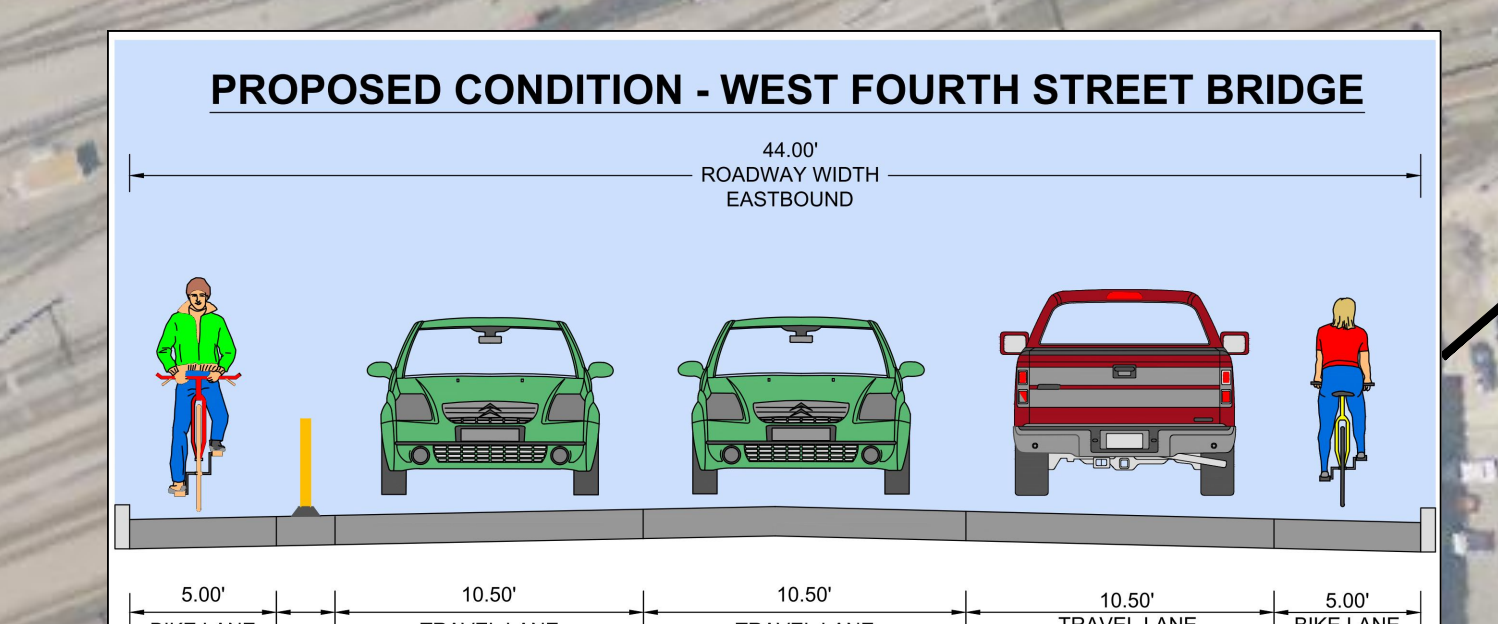

EXISTING CONDITION

PROPOSED CONDITION

EXISTING CONDITION

PROPOSED CONDITION

EXISTING CONDITION

PROPOSED CONDITION

EXISTING CONDITION

PROPOSED CONDITION

EXISTING CONDITION

PROPOSED CONDITION

SOUTH BAY HARBOR TRAIL

Pressley Associates
Landscape Architects
1035 Cambridge Street
Cambridge, MA 02141
T: 617-491-5300
F: 617-491-7502
www.pressleyinc.com