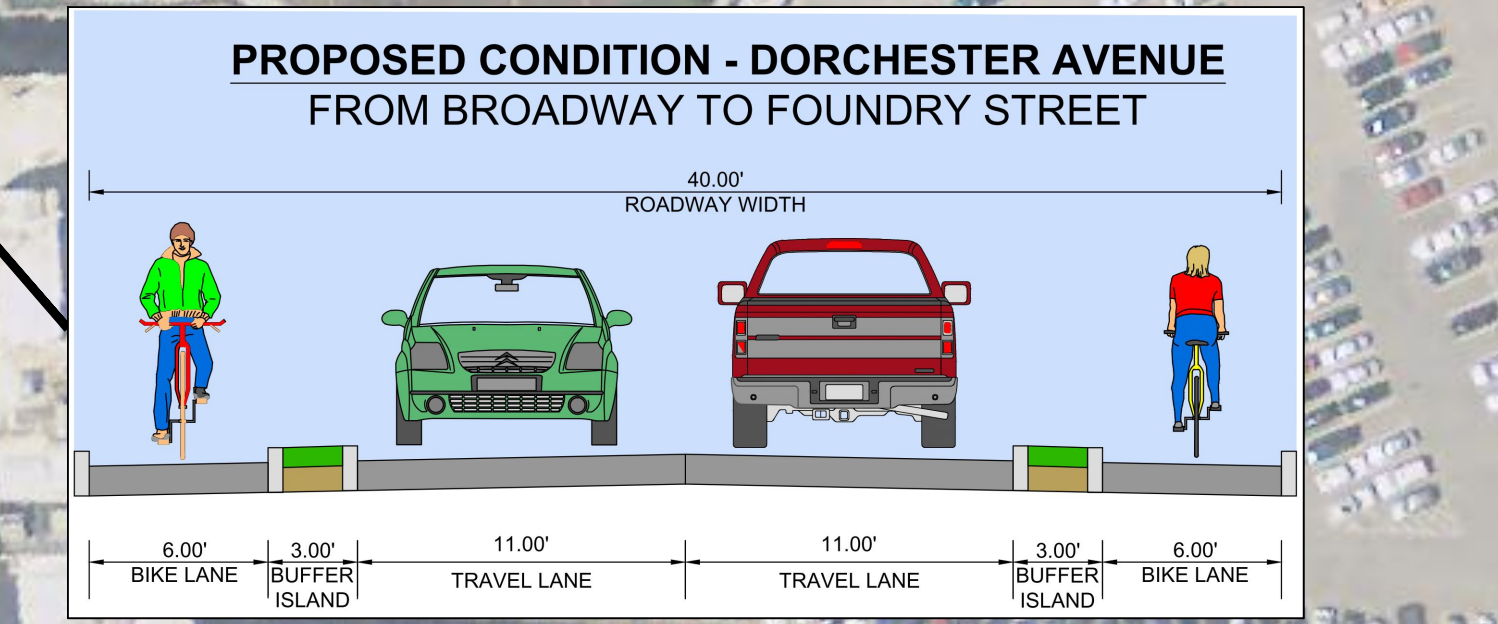

EXISTING CONDITION

PROPOSED CONDITION

SOUTH BAY HARBOR TRAIL

Pressley Associates
Landscape Architects
1035 Cambridge Street
Cambridge, MA 02141
T: 617-491-5300
F: 617-491-7502
www.pressleyinc.com