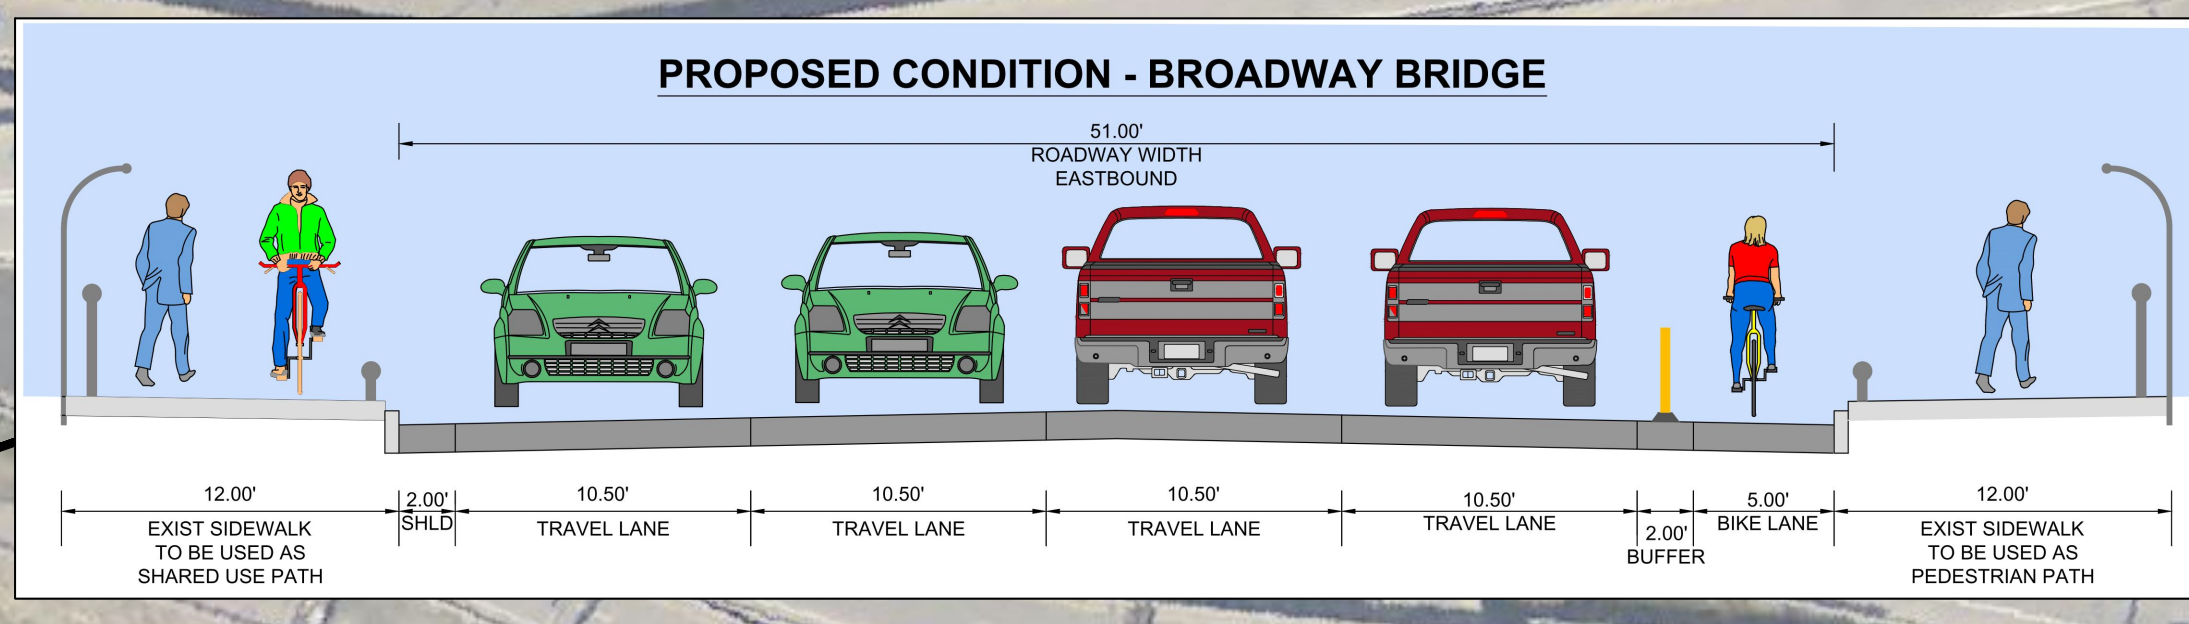

EXISTING CONDITION

PROPOSED CONDITION

EXISTING CONDITION

PROPOSED CONDITION

EXISTING CONDITION

PROPOSED CONDITION

EXISTING CONDITION

PROPOSED CONDITION

EXISTING CONDITION

PROPOSED CONDITION

SOUTH BAY HARBOR TRAIL

Pressley Associates
Landscape Architects
1035 Cambridge Street
Cambridge, MA 02141
T: 617-491-5300
F: 617-491-7502
www.pressleyinc.com