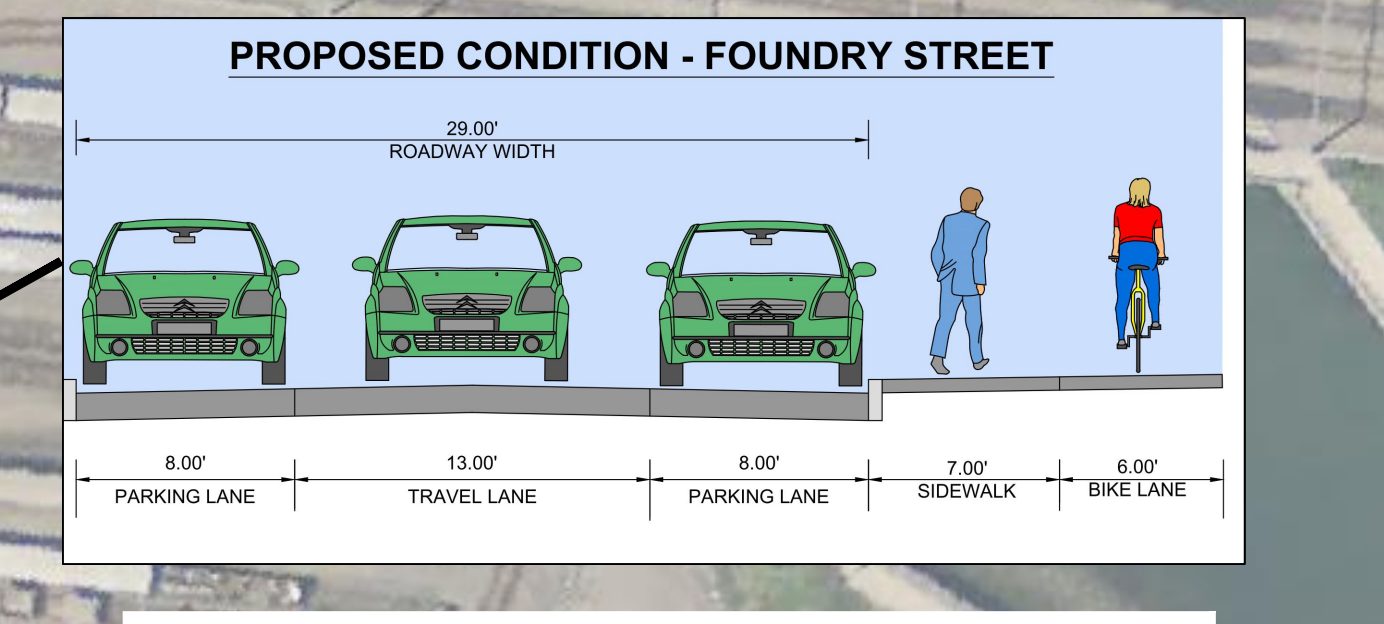

PROPOSED CONDITION