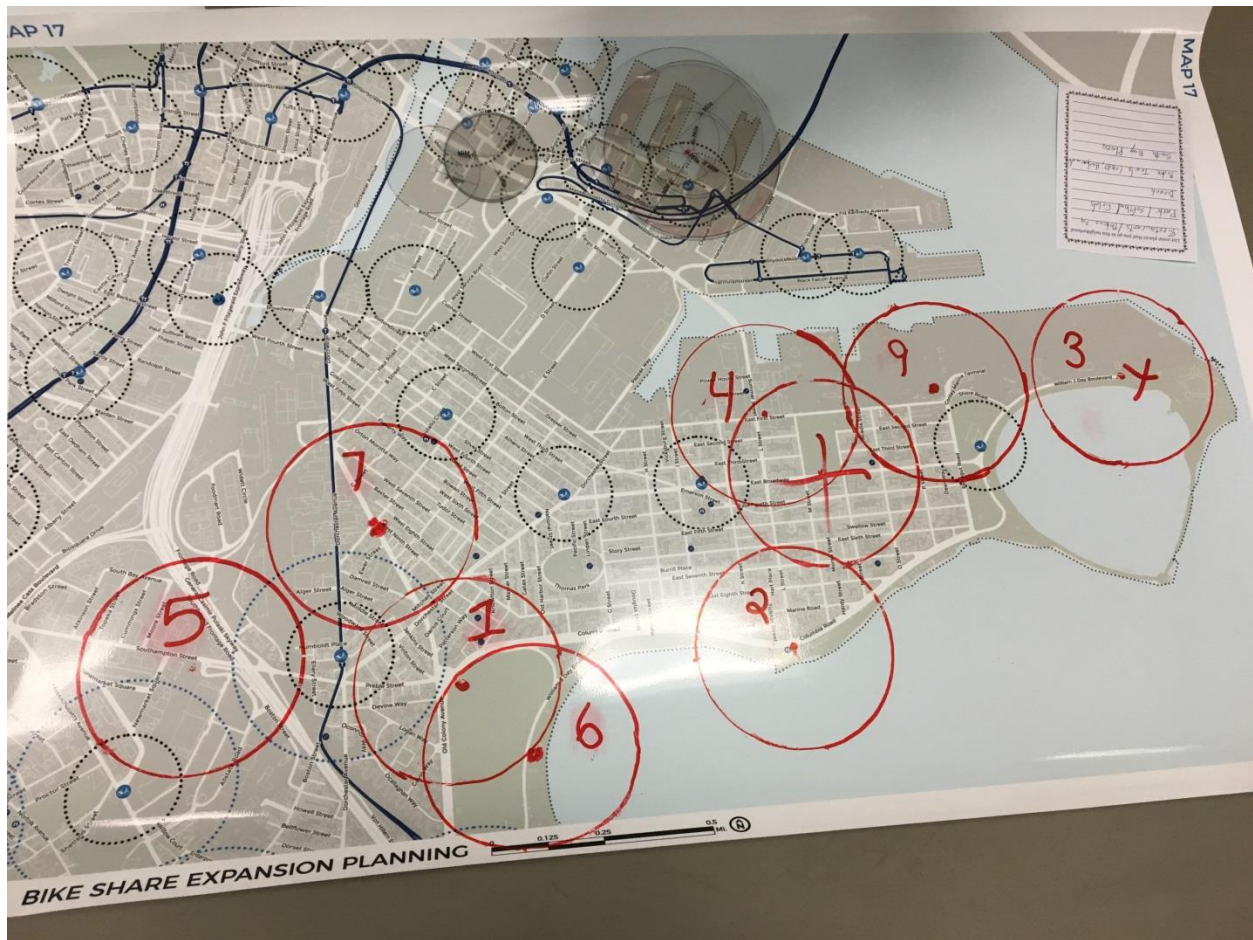

2017 EXPANSION PLANNING WORKSHOPS

South Boston | Curley Center | 9/9/17

Participants were informed that 5-8 stations would be added to this map.

1. Joe Moakley Park (Old Colony Ave. and Columbia Rd.)
2. Harbor Walk (Columbia Rd. and L St.)
3. Castle Island (William J Day Blvd.)*
4. Summer St. at E. 1st St.
5. South Bay Plaza (South Hampton St. Entrance)
6. Carson Beach (William J Day Blvd.)
7. D St. and Dorchester Ave.
9. Butler Linear Park (Farragut Rd. and E. 1st St.)

X. Medal of Honor Park (L St/M St at Broadway) – *rejected location*

*Location was opposed by some participants.

2017 EXPANSION PLANNING WORKSHOPS

South Boston | Curley Center | 9/9/17

Participants were informed that 7-8 stations would be added to this map.

8. Joe Moakley Park (Mt. Vernon St. and William J Day Blvd.)

**Location was opposed by some participants.*