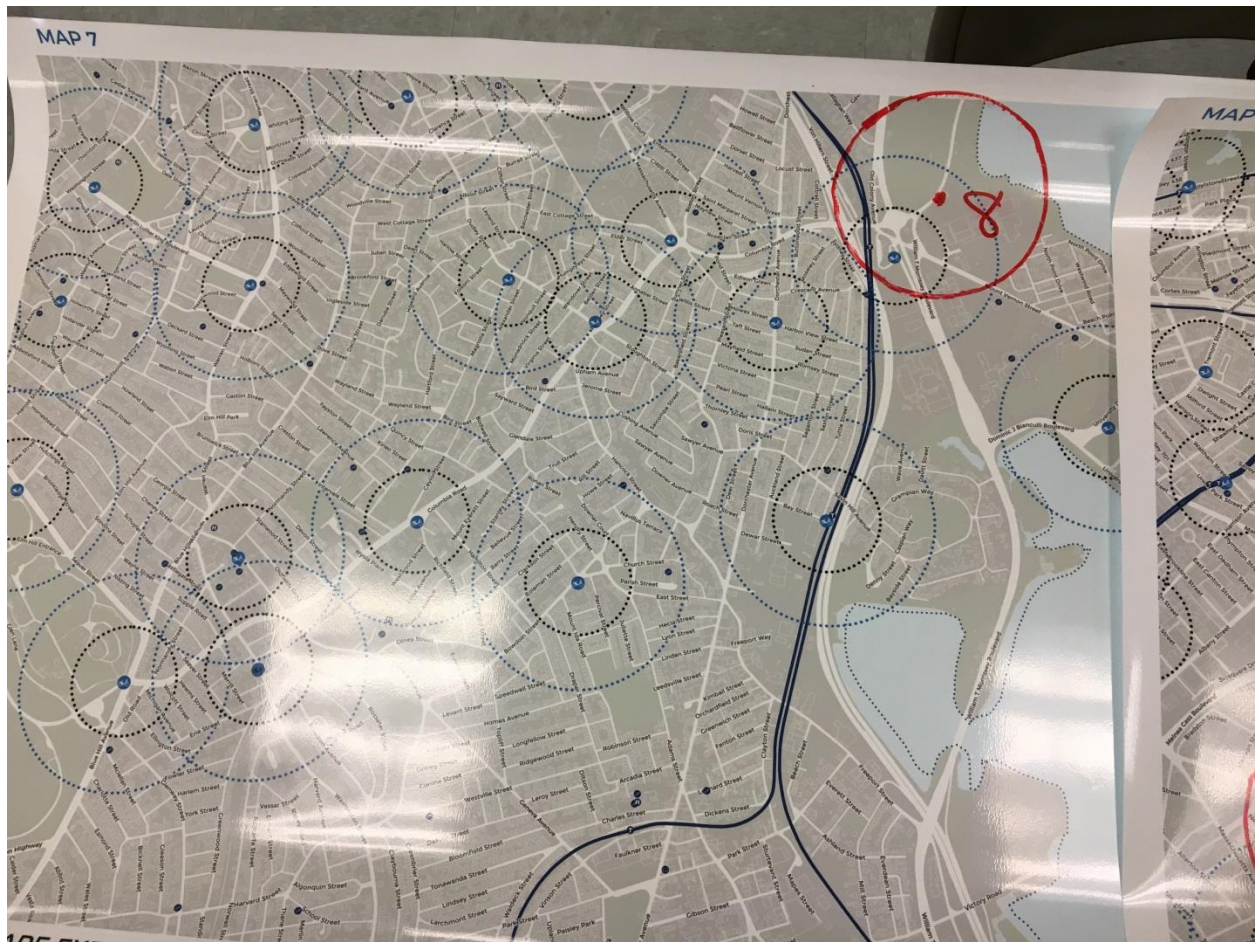

2017 EXPANSION PLANNING WORKSHOPS

South Boston | Curley Center | 9/9/17

Participants were informed that 5-8 stations would be added to this map.

1. Joe Moakley Park (Old Colony Ave. and Columbia Rd.)
2. Harbor Walk (Columbia Rd. and L St.)
3. Castle Island (William J Day Blvd.)*
4. Summer St. at E. 1st St.
5. South Bay Plaza (South Hampton St. Entrance)
6. Carson Beach (William J Day Blvd.)
7. D St. and Dorchester Ave.
9. Butler Linear Park (Farragut Rd. and E. 1st St.)

X. Medal of Honor Park (L St/M St at Broadway) – *rejected location*

*Location was opposed by some participants.

2017 EXPANSION PLANNING WORKSHOPS

South Boston | Curley Center | 9/9/17

Participants were informed that 7-8 stations would be added to this map.

8. Joe Moakley Park (Mt. Vernon St. and William J Day Blvd.)

**Location was opposed by some participants.*