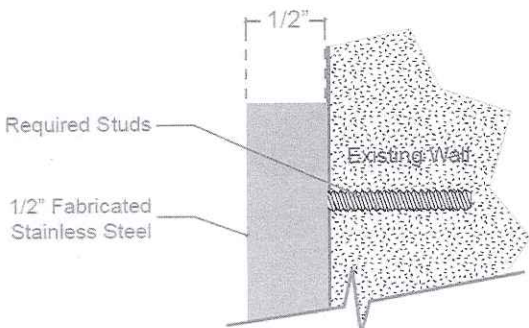

330 WASHINGTON AVE  
CARLSTADT, NJ 07072

P 201.528.2700  
F 201.528.0890

STUDIODCREATIVE.COM  
(STUDIO D IS A DIVISION OF VGS INC.)

Existing wall area repaired as needed by others. (TBD)

Large dimensional logo is 1/2" Fabricated Stainless Steel

SD Side View Detail:  
Not To Scale

Quantity 2  
 1/2 this stainless steel letters with horizontal grain  
 Pin mount to back panel

\* NEED AI FILE TO SEND TO VENDOR