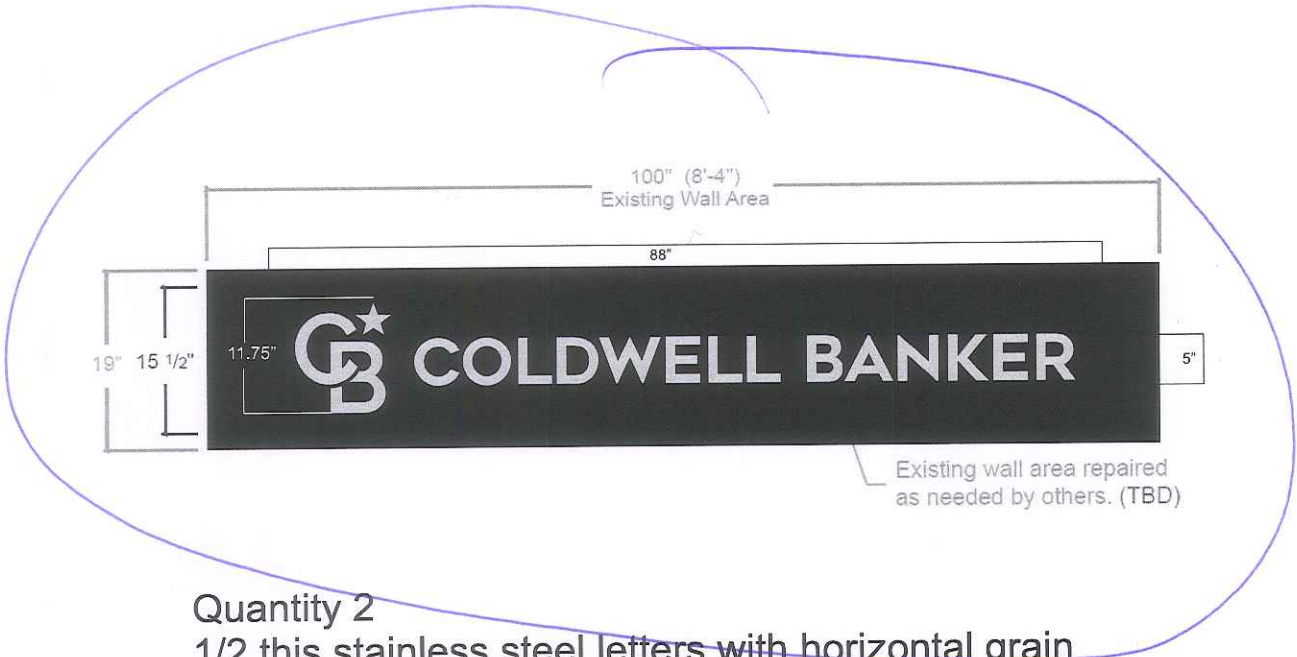

330 WASHINGTON AVE  
CARLSTADT, NJ 07072

P 201.528.2700  
F 201.528.0890

STUDIODCREATIVE.COM  
(STUDIO D IS A DIVISION OF VGS INC.)

Existing wall area repaired as needed by others. (TBD)

Large dimensional logo is 1/2" Fabricated Stainless Steel

SD Side View Detail:  
Not To Scale

Quantity 2  
 1/2 this stainless steel letters with horizontal grain  
 Pin mount to back panel

\* NEED AI FILE TO SEND TO VENDOR