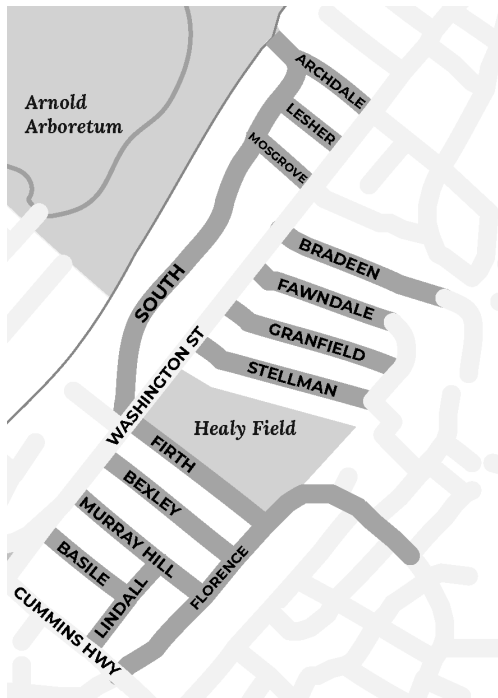

## CITY OF BOSTON

Transportation Department

ONE CITY HALL SQUARE

BOSTON, MA 02201

BOSTON.GOV/SLOW-STREETS

### COMMUNITY MEMBER

Street Address

**BOSTON, MA 02130**

Neighborhood Slow Streets Zone

(Zona de baja velocidad del vecindario)

**LOWER SOUTH STREET ZONE**

Your neighborhood streets have been prioritized for safety improvements. We have ideas for safer crossings and other traffic calming designs to share with you for your feedback.