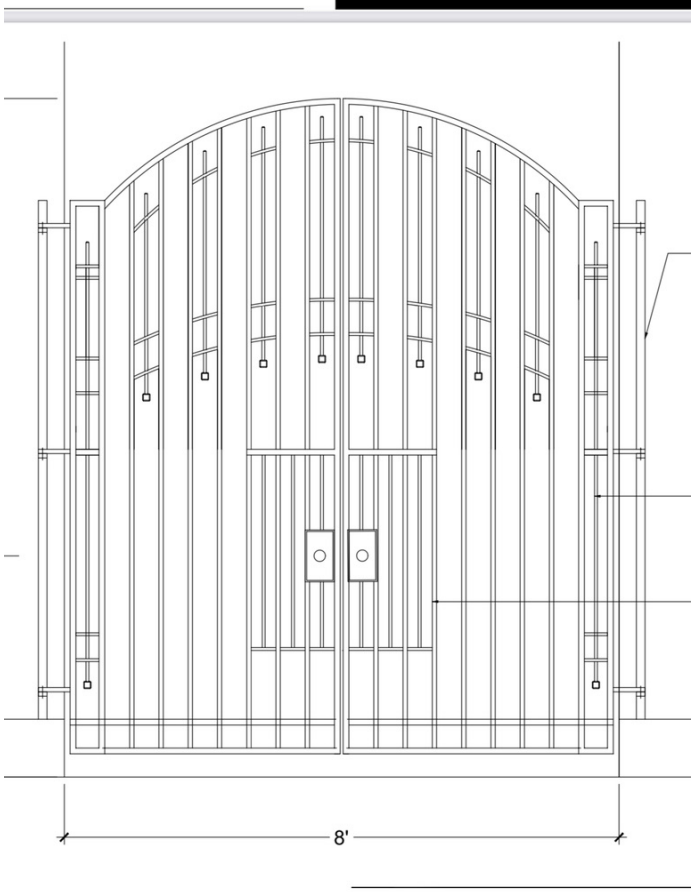

Proposed replacement gate design (agreed upon by a community vote of all 30 brownstones abutters surrounding Montgomery park):

This design is based on existing historical gate in the South End on Braddock Park Square. Photos below.