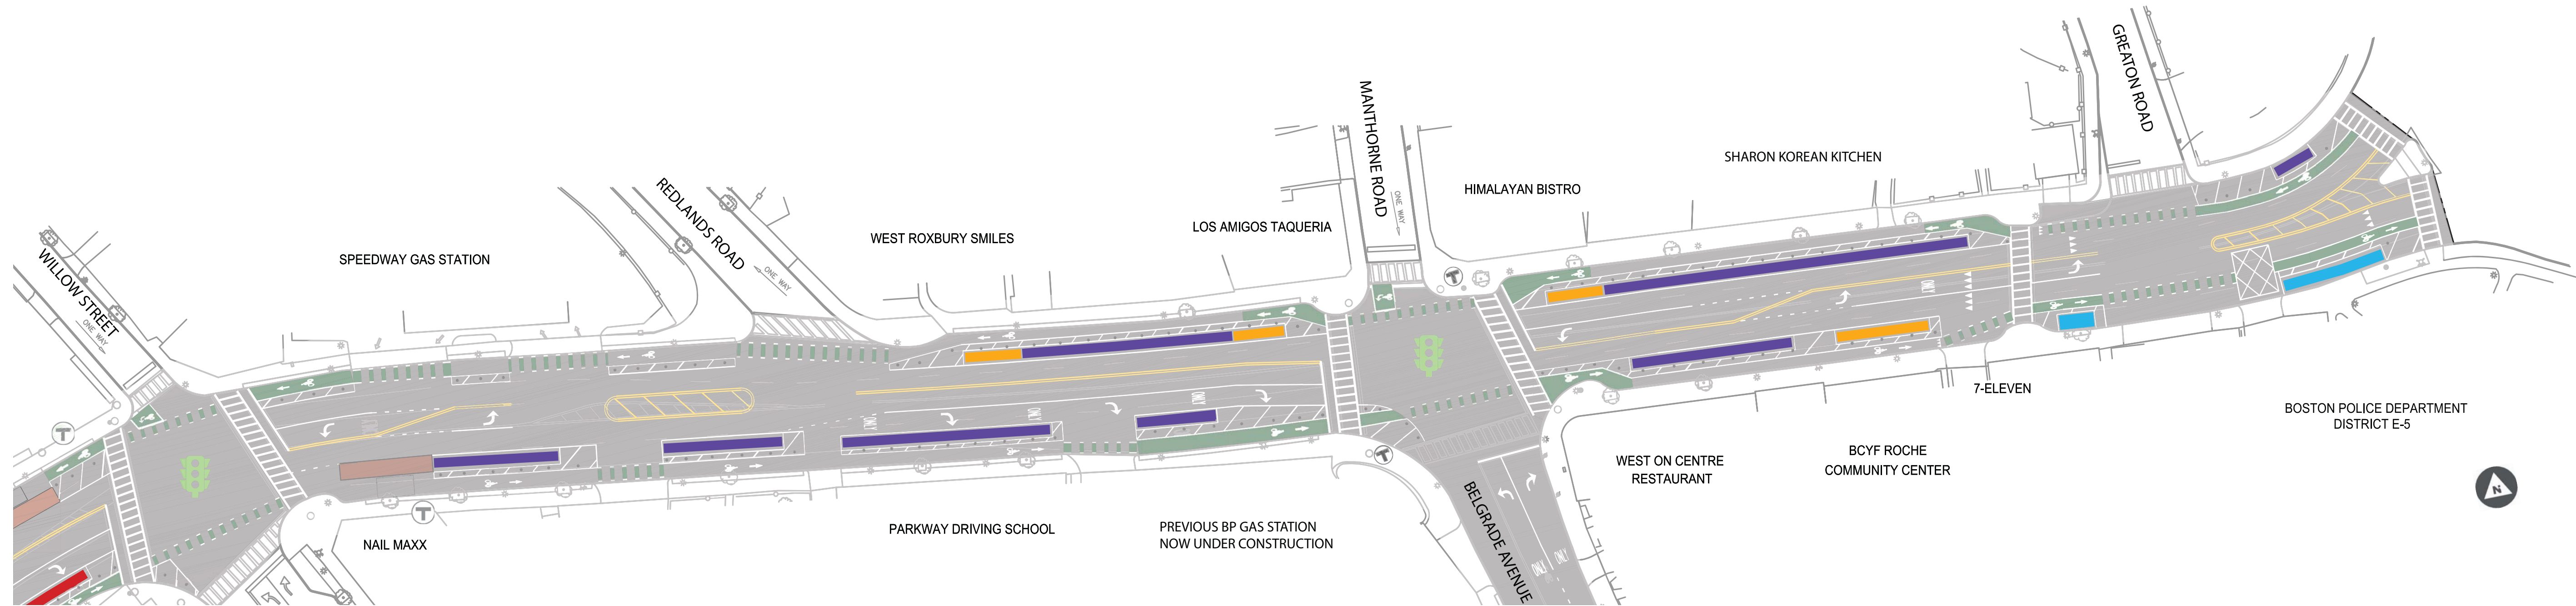

CURBSIDE USES & REGULATIONS

Provide your feedback on proposed curbside uses and regulations!

SEE BOARD 1

LEGEND

- 15-min pick-up/drop-off/loading
(prev 2-hour parking)
- Maintain existing 2-hour parking
- Install 4-hour parking, 8am-6pm, M-Sa
(prev 2-hour parking)
- Accessible parking space
- New 2-hour parking