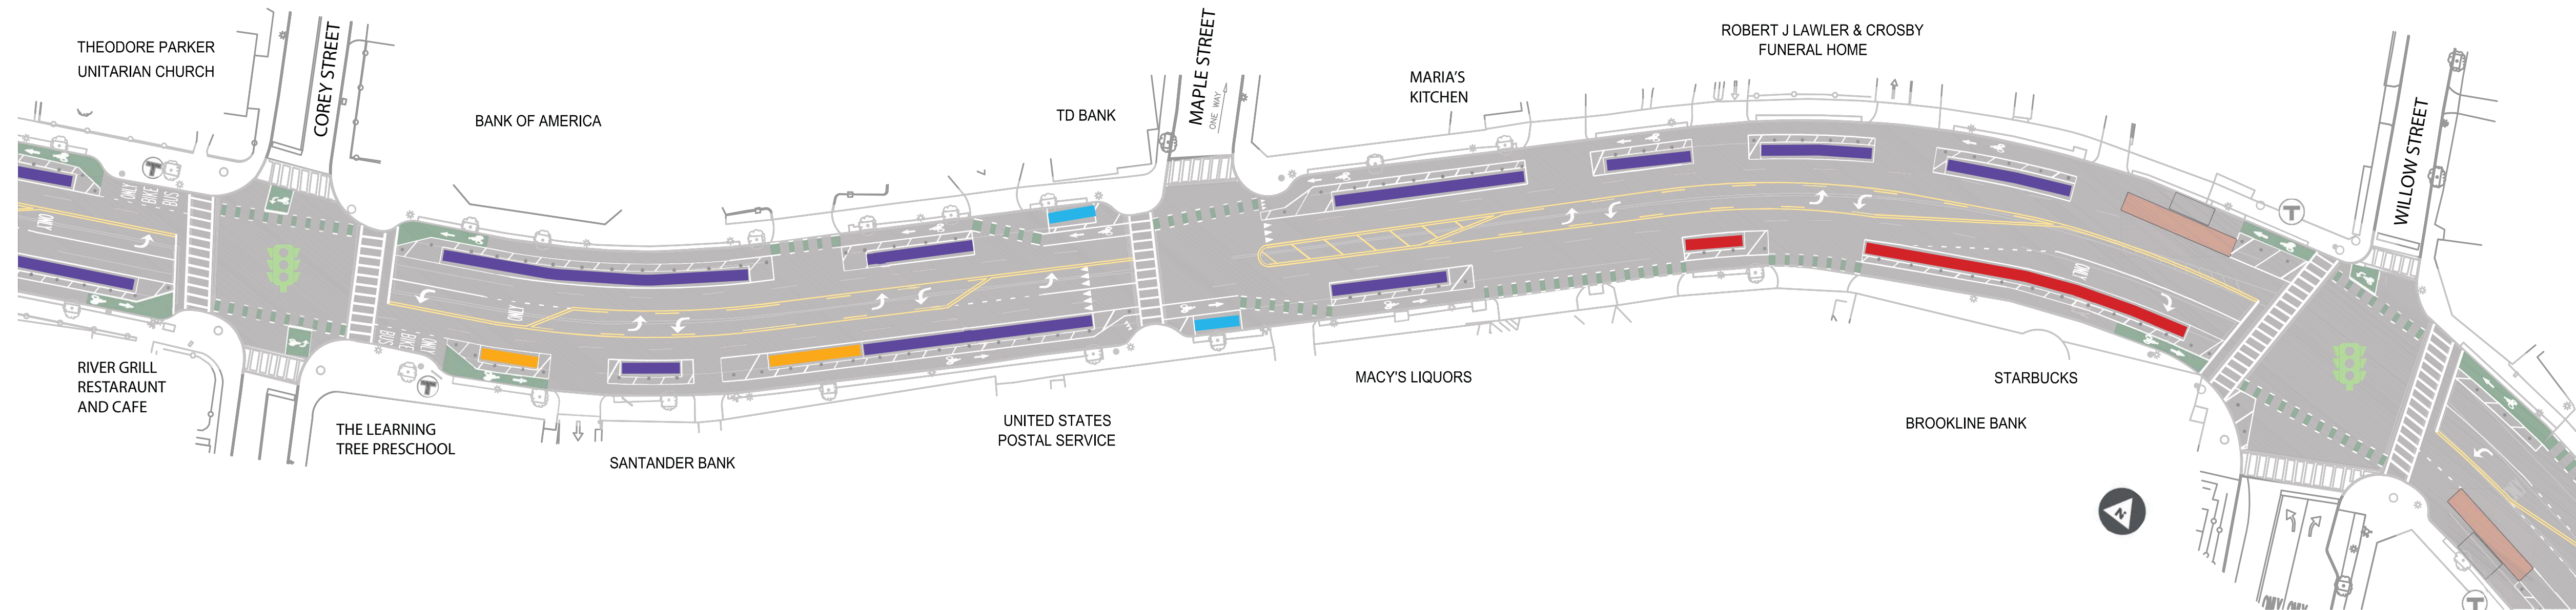

CURBSIDE USES & REGULATIONS

Provide your feedback on proposed curbside uses and regulations!

SEE BOARD 1

LEGEND

- 15-min pick-up/drop-off/loading
(prev 2-hour parking)
- Maintain existing 2-hour parking
- Install 4-hour parking, 8am-6pm, M-Sa
(prev 2-hour parking)
- Accessible parking space
- New 2-hour parking