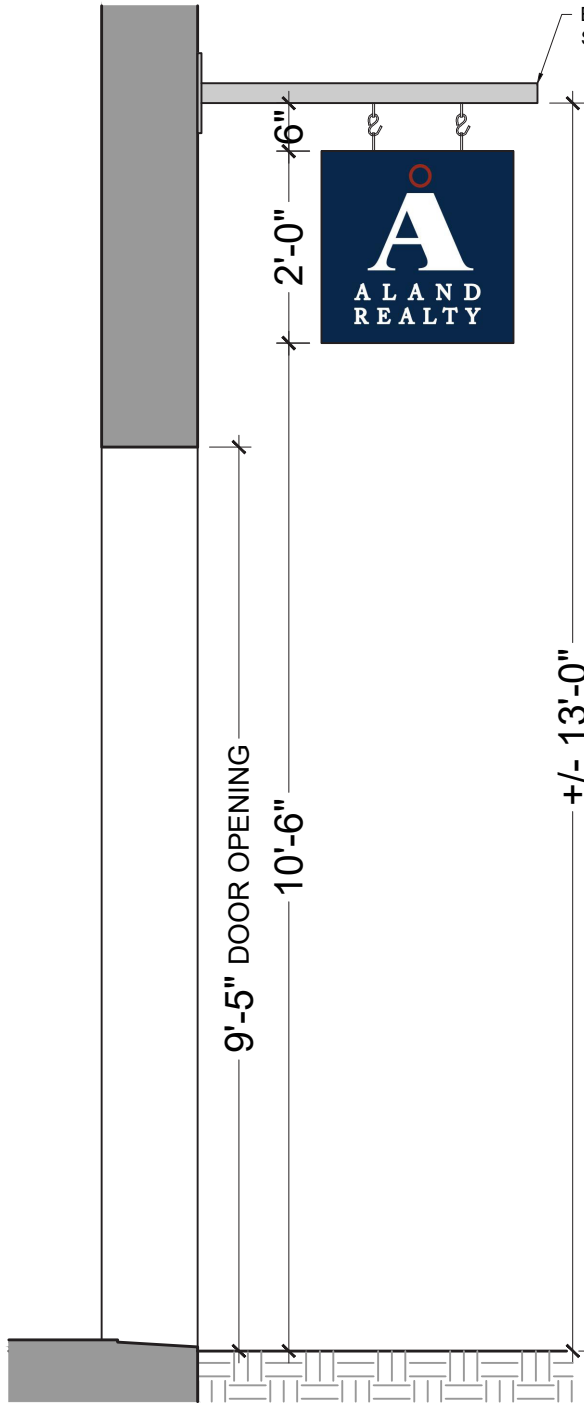

ALAND REALTY - SIGNAGE

SIGNAGE ADDRESS:
70 Charles Street
Boston, MA 02114

SIGNAGE SCOPE:
Install new 24"x24" painted wood hanging sign on existing metal sign bracket. Sign is located above entry door at 70 Charles Street. New sign to match size of existing adjacent "Minni" sign.

EXISTING METAL
SIGN BRACKET

SIGN COLOR (IN RGB FORMAT)
NAVY BACKGROUND: R12 G41 B72
WHITE LETTERING : R255 G255 B255
RED CIRCLE: R148 G41 B30

SIGN & BRACKET ELEVATION

ENLARGED SIGN DETAIL

ALAND REALTY SIGN

Tatte
BAKERY & CAFÉ

dressboston

ALAND
REALTY

minni.

NEW "ALAND
REALTY" PAINTED
WOOD SIGN ON
EXISTING METAL
BRACKET. SIZE
(24"X24") TO MATCH
EXISTING "MINNI"
SIGN

ALAND REALTY SIGN